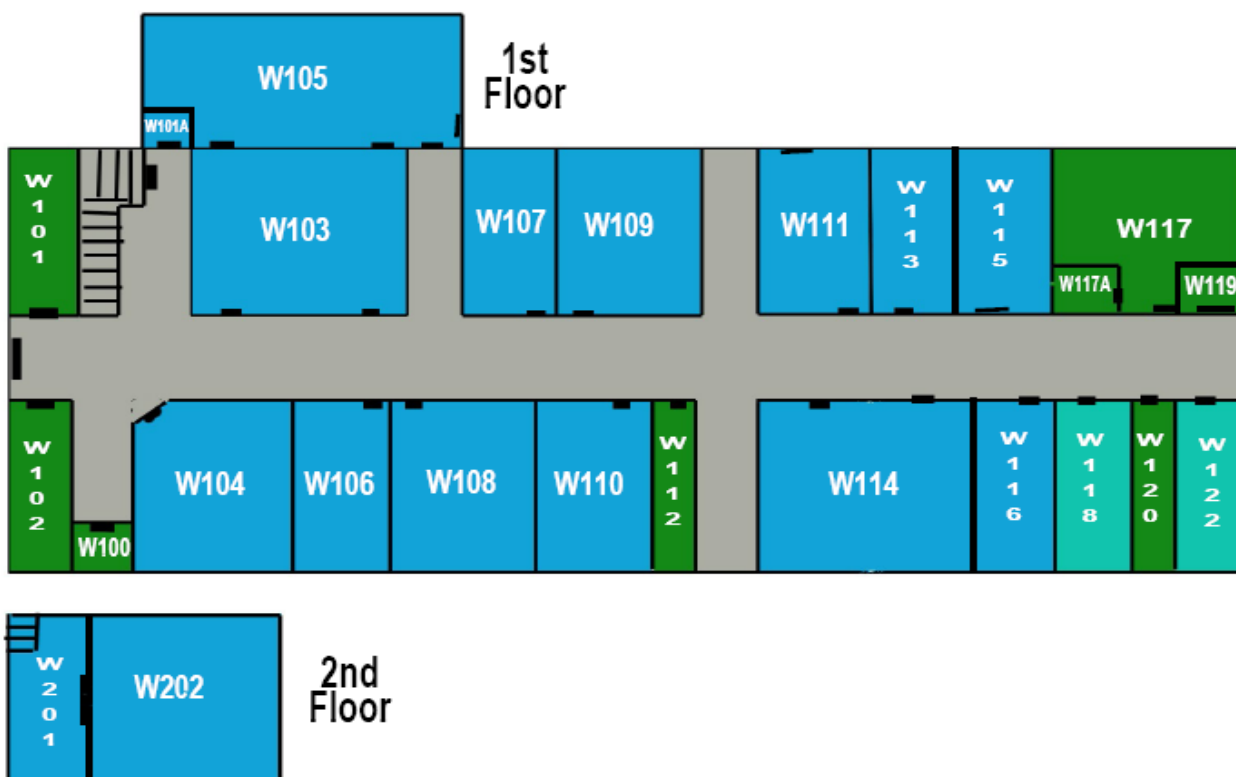

Wesley Building

Adult Sunday School Classes

Room #	Adult Sunday School Class	Room #	Adult Sunday School Class
W100	HVAC	W112	Storage
W101	Storage	W113	Encouragers
W102	Storage	W114	Ambassadors
W103	Serendipity	W115	Faithbook
W104	Pairs and Spares	W116	Foundations
W105	Women with Faith	W117	Storage
W106	The Gathering	W118	Women's Restroom
W107	Genesis	W119	HVAC
W108	S.A.L.T.	W120	Storage
W109	One in the Spirit	W122	Men's Restroom
W110	Inquirers	W202	New Discoveries
W111	Library		