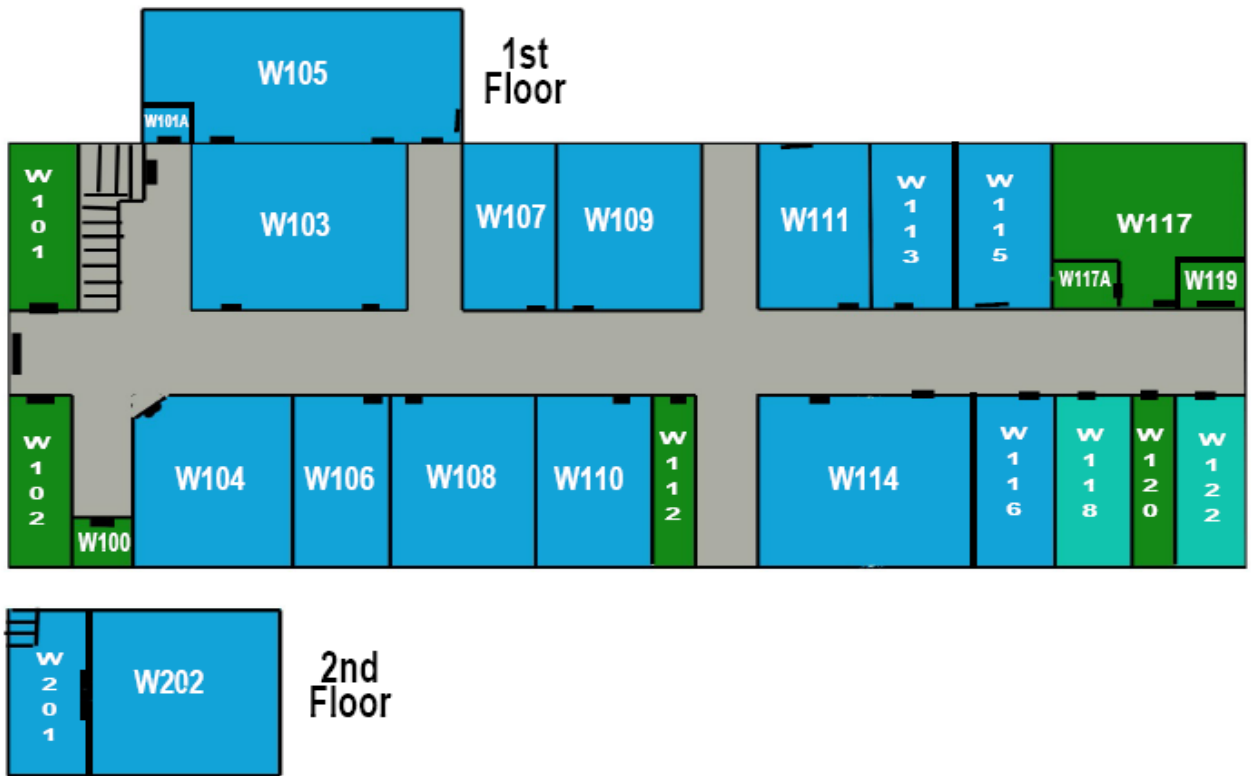

# Wesley Building

## Adult Sunday School Classes

Room #	Adult Sunday School Class	Room #	Adult Sunday School Class
W100	HVAC	W112	Storage
W101	Storage	W113	Encouragers
W102	Storage	W114	Ambassadors
W103	Serendipity	W115	Pairs and Spares
W104	Sonrise	W116	Foundations
W105	Women with Faith	W117	Storage
W106	The Gathering	W118	Women's Restroom
W107	Genesis	W119	HVAC
W108	S.A.L.T.	W120	Storage
W109	One in the Spirit	W122	Men's Restroom
W110	Inquirers	W202	Faithbook
W111	Library		