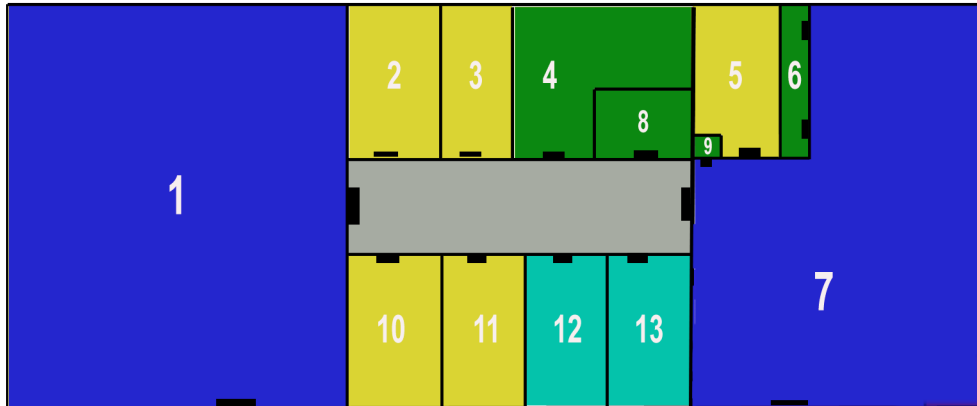

# Susanna Wesley Hall (Youth Ministry Building)

Number	Room
1	Main Youth Room (Worship Space)
2	Classroom
3	Classroom
4	Storage
5	Classroom/Young Singles Sunday School
6	Storage
7	Fellowship Area (Activity Room)
8	Storage
9	Storage
10	Classroom
11	Classroom
12	Men's Restroom
13	Women's Restroom